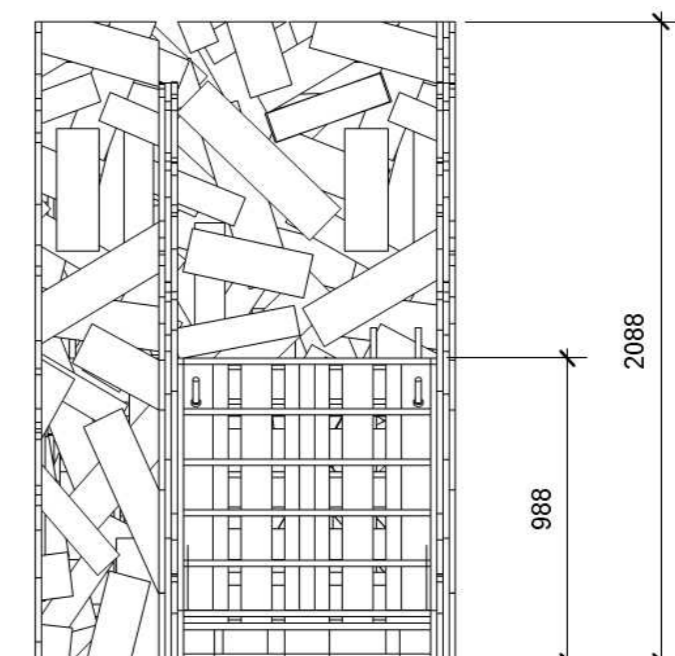

JASPER BOLLEN

PULPIT CHAIR

Discover my unique pulpit chair design crafted from 25 euro-pallets. Each plank represents an individual, while the varied directions symbolize diverse perspectives. A powerful emblem of dialogue and inclusivity. Come and make your voice heard!