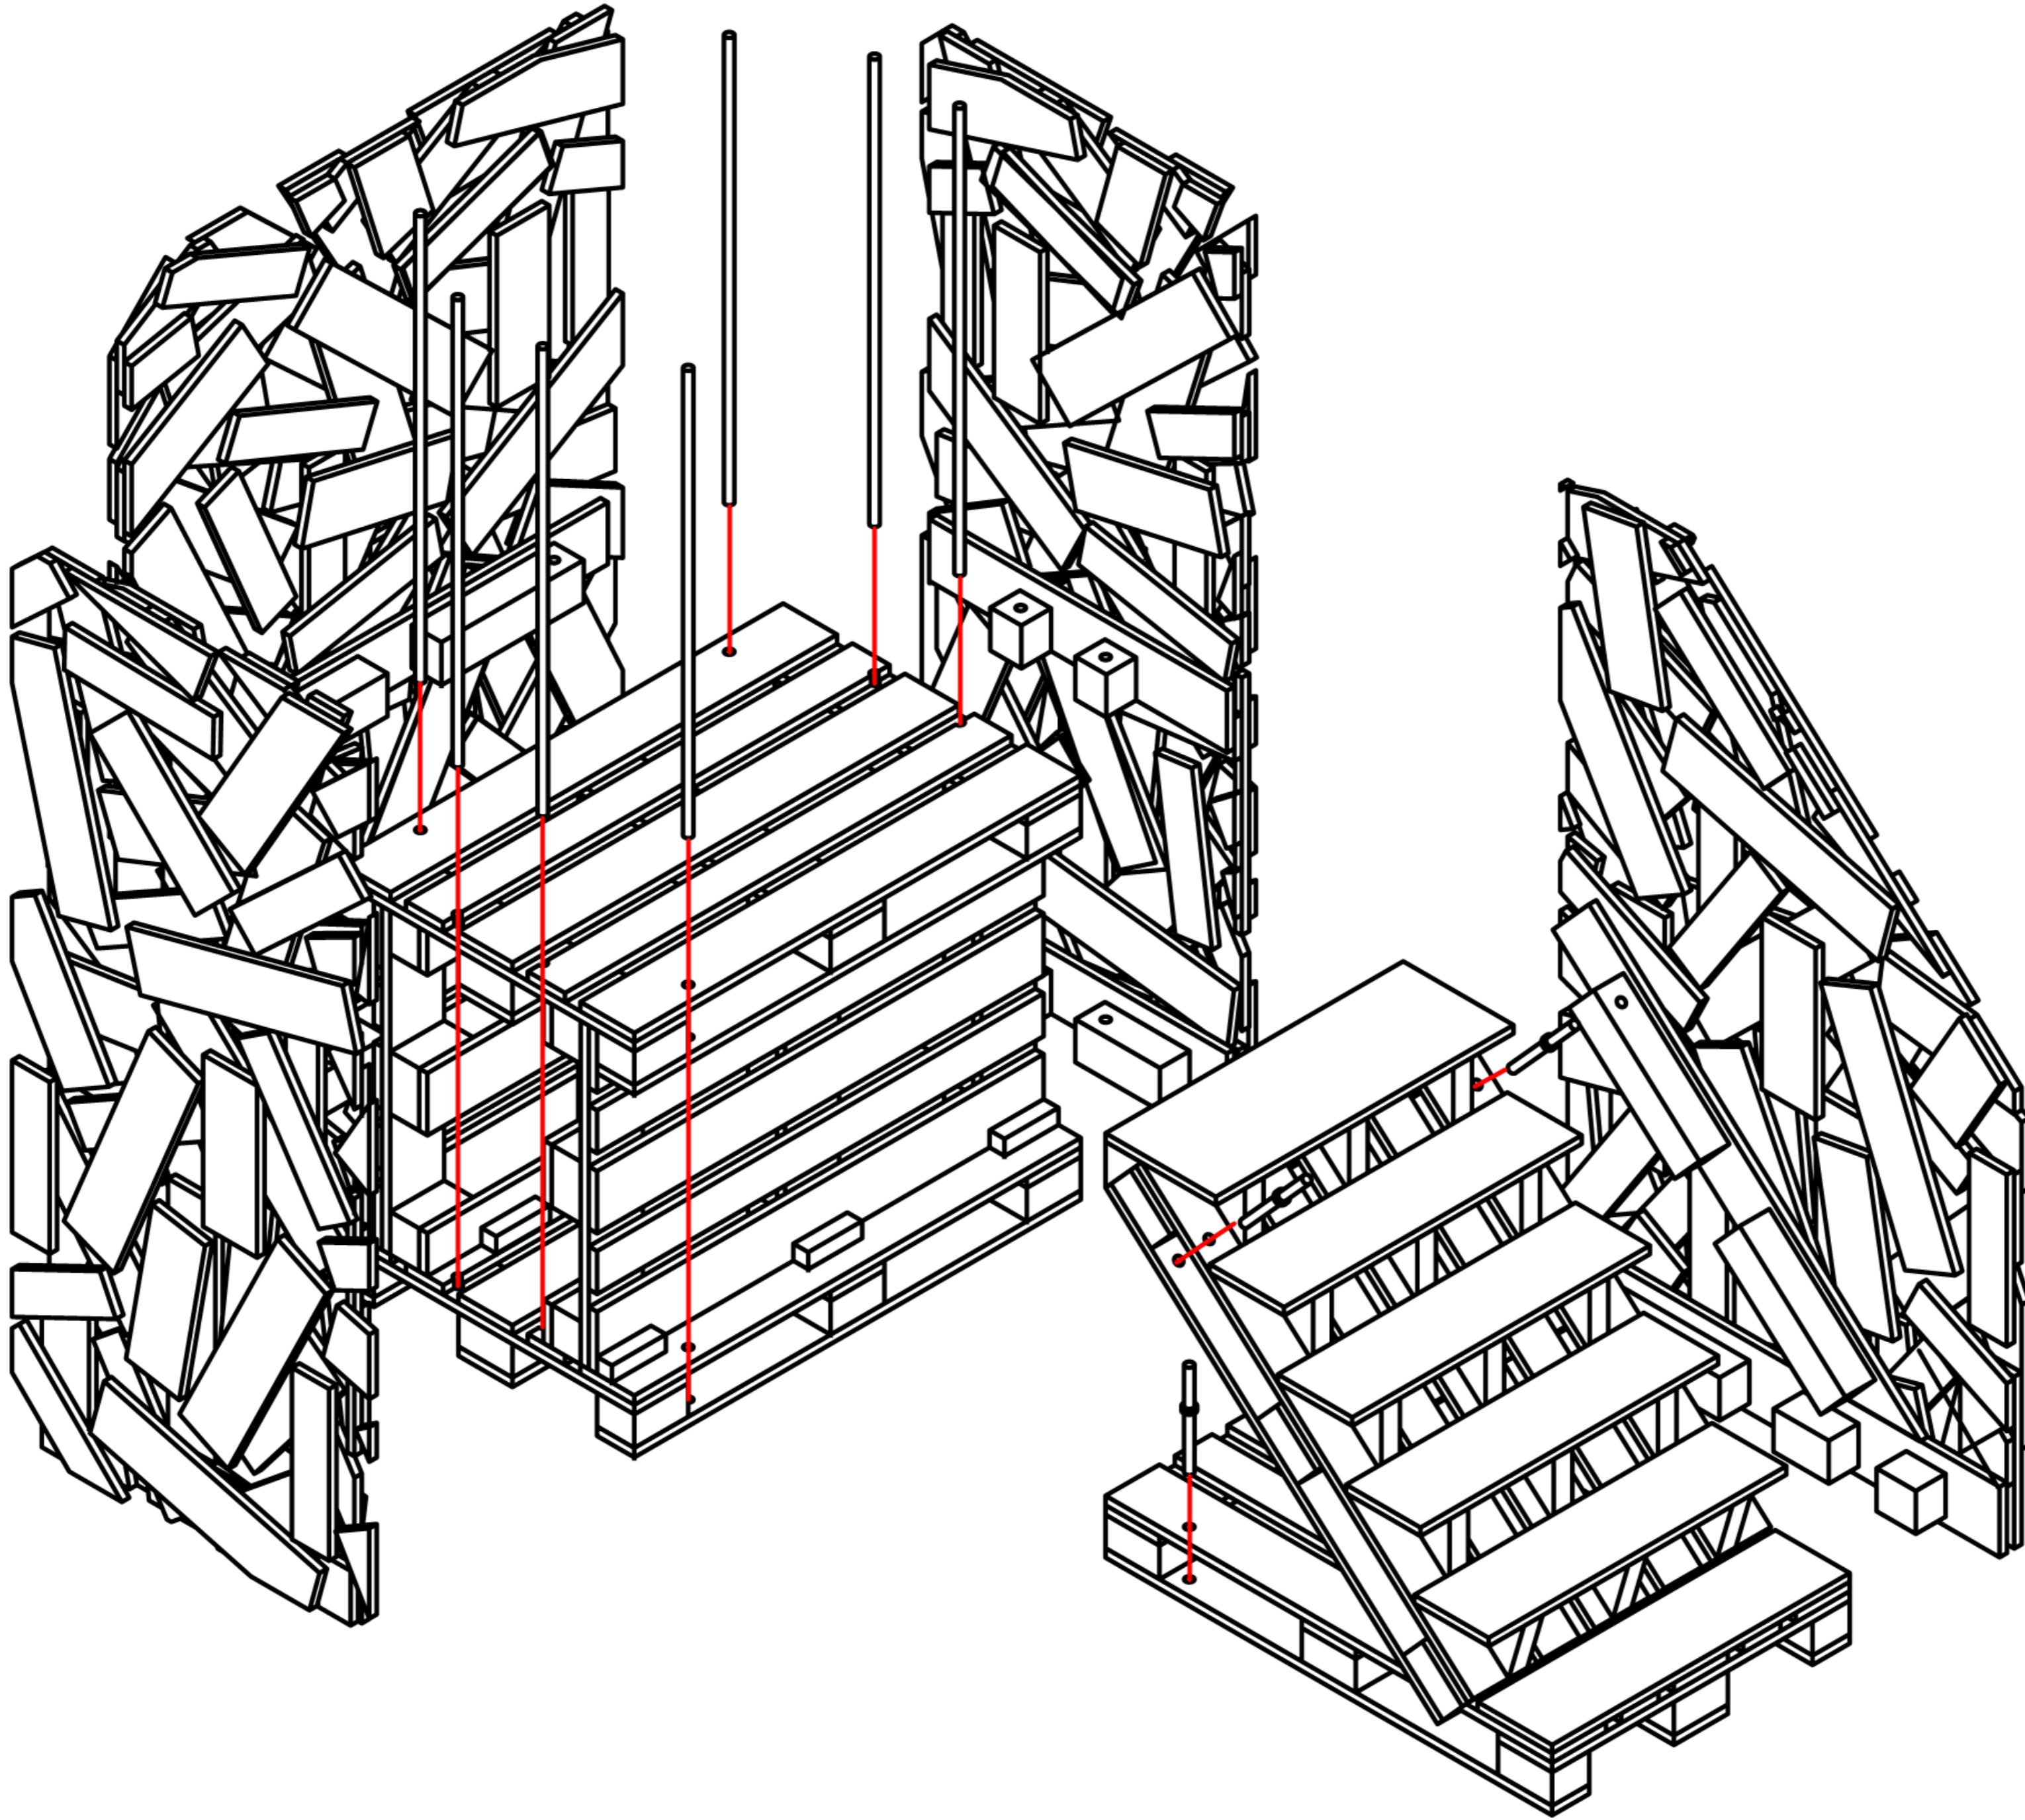

JASPER BOLLEN

PULPIT CHAIR

Discover my unique pulpit chair design crafted from 25 euro-pallets. Each plank represents an individual, while the varied directions symbolize diverse perspectives. A powerful emblem of dialogue and inclusivity. Come and make your voice heard!