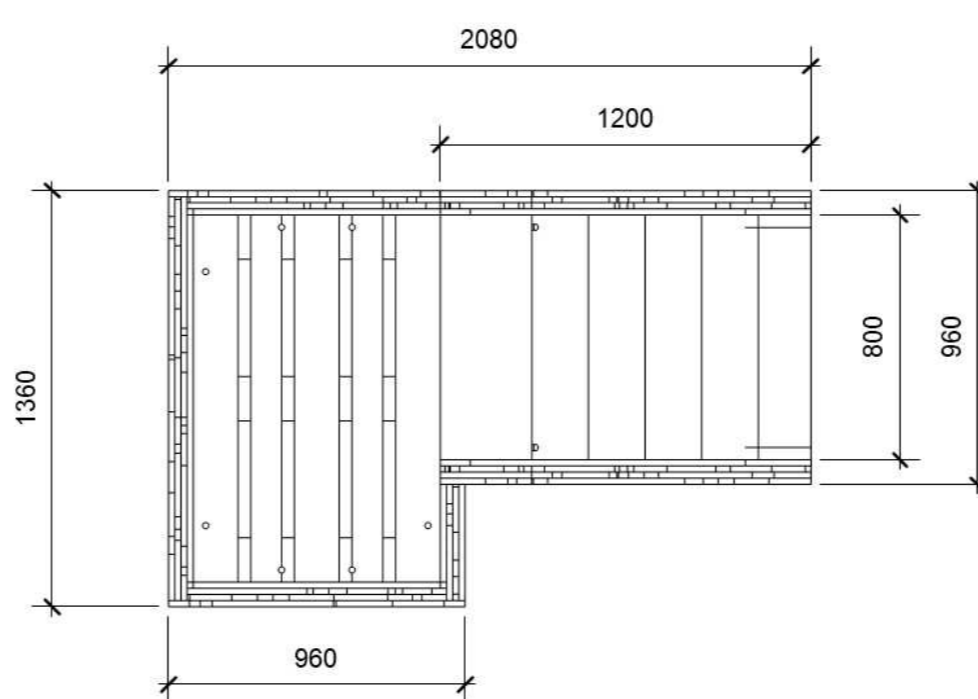

JASPER BOLLEN

PULPIT CHAIR

Discover my unique pulpit chair design crafted from 25 euro-pallets. Each plank represents an individual, while the varied directions symbolize diverse perspectives. A powerful emblem of dialogue and inclusivity. Come and make your voice heard!