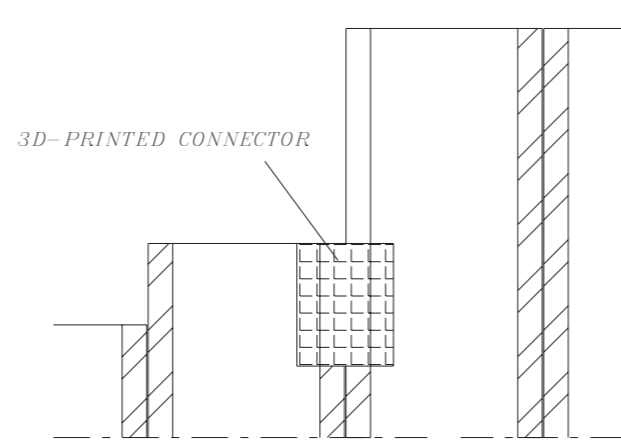

STEEL PUZZLE PIECES (20MM) TO SET OUT THE POSITION OF THE PULPIT on the floor

TOP VIEW PULPIT

CONNECTION CARDBOARD TUBES TO PUZZLE PIECES
(SECTION - SIDE)

CONNECTION CARDBOARD TUBES at the top

(SECTION - SIDE)

(SECTION - TOP)

CARDBOARD PIPES STRUCTURE IN PIECES OF 30KG (VERTICAL)
held together by polyester cords (HORIZONTAL) -----

STEEL PLATE (1.5MM) TO BE FOLDED INTO STAIRS

CONNECTION CARDBOARD TUBE AND STEEL STAIR

CONNECTION STEEL STAIRS WITH EACH OTHER

The pulpit represents free speech. The marvelous spiral emerging from the golden ratio, gives rise to a staircase opening up to the audience. This creates a welcoming gesture that encourages coming forward and sharing ideas.