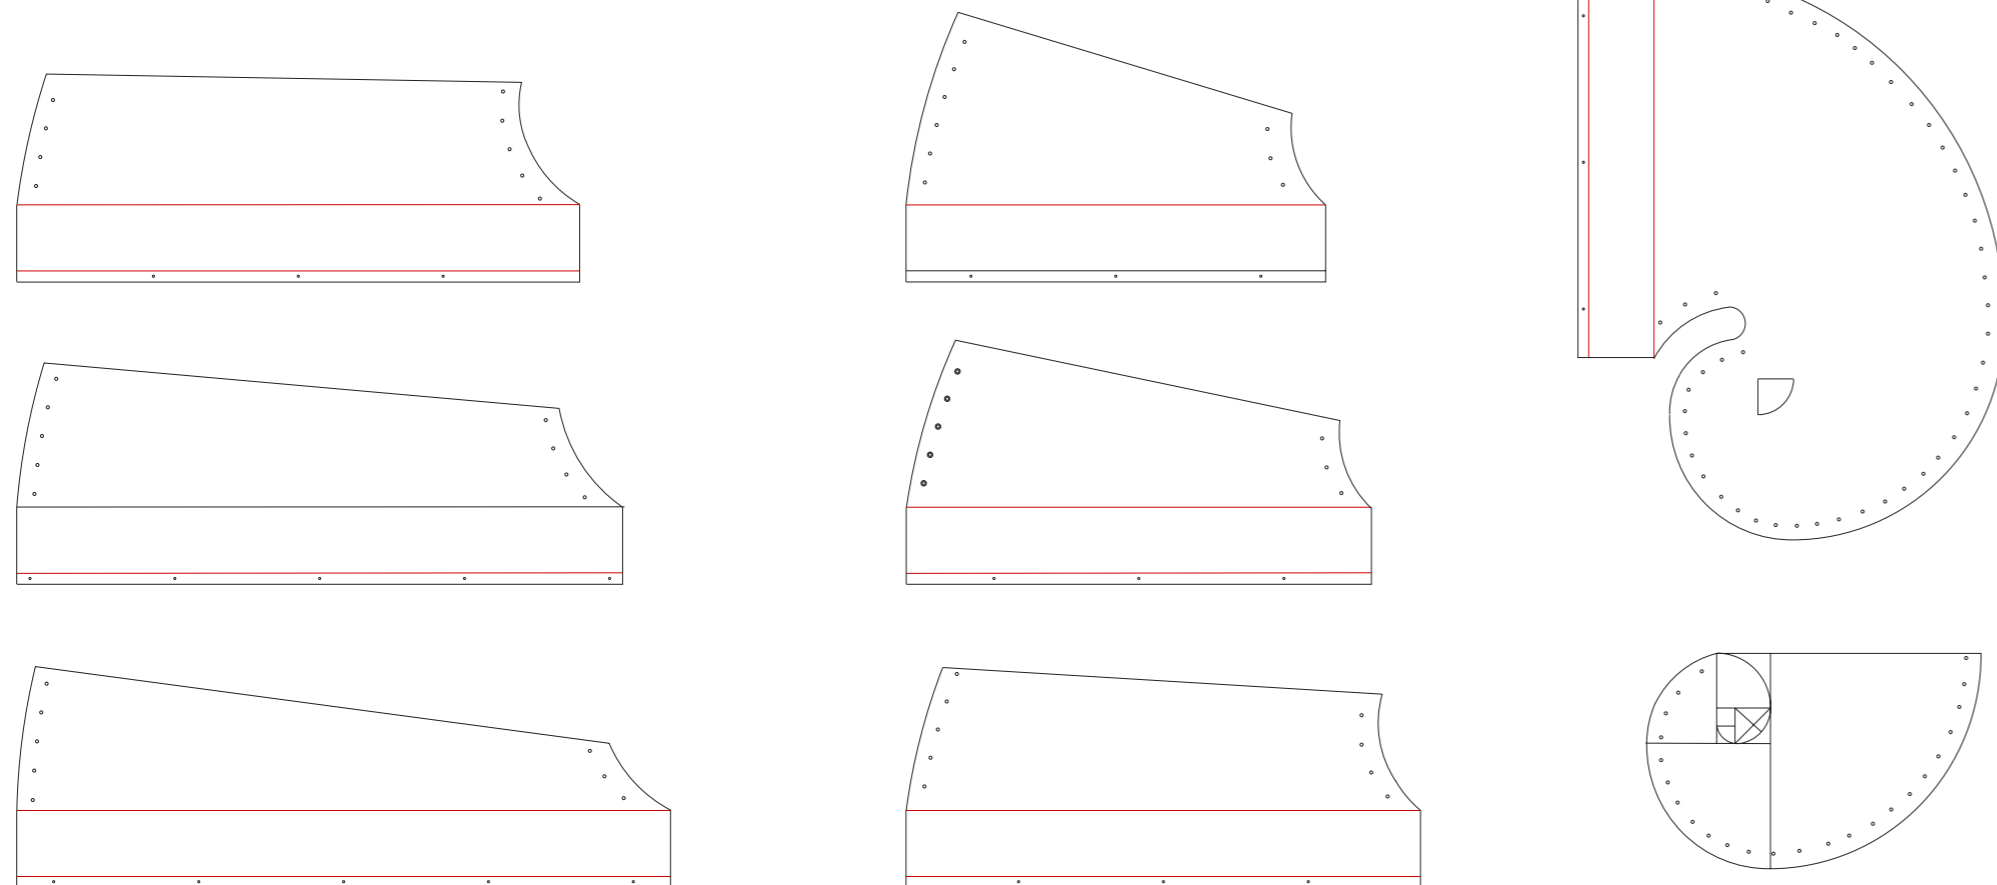

STEEL PUZZLE PIECES (20MM) TO SET OUT THE POSITION OF THE PULPIT on the floor

TOP VIEW PULPIT

CONNECTION CARDBOARD TUBES TO PUZZLE PIECES
(SECTION - SIDE)

CONNECTION CARDBOARD TUBES at the top

(SECTION - SIDE)

(SECTION - TOP)

CARDBOARD PIPES STRUCTURE IN PIECES OF 30KG (VERTICAL)
held together by polyester cords (HORIZONTAL) -----

STEEL PLATE (1.5MM) TO BE FOLDED INTO STAIRS

CONNECTION CARDBOARD TUBE AND STEEL STAIR

CONNECTION STEEL STAIRS WITH EACH OTHER

The pulpit represents free speech. The marvelous spiral emerging from the golden ratio, gives rise to a staircase opening up to the audience. This creates a welcoming gesture that encourages coming forward and sharing ideas.