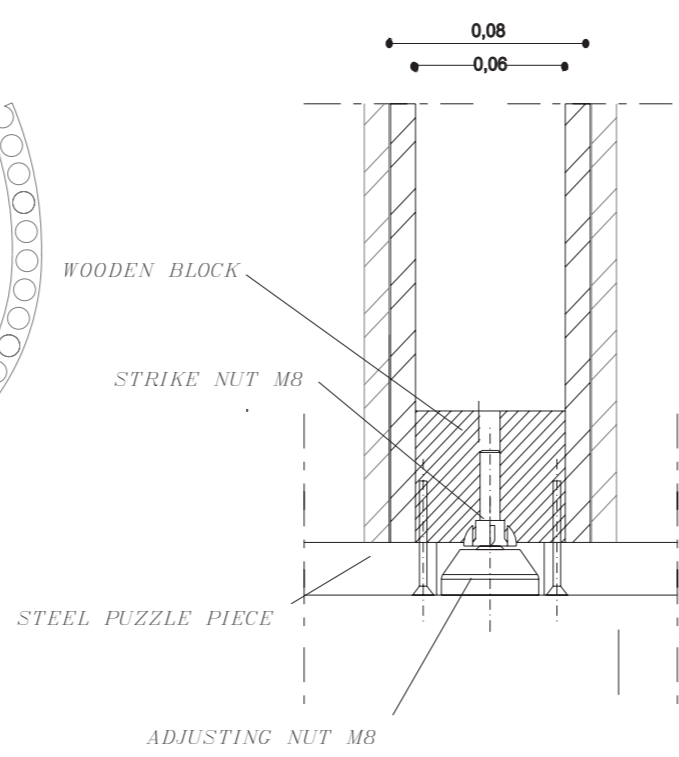

STEEL PUZZLE PIECES (20MM) TO SET OUT THE POSITION OF THE PULPIT on the floor

TOP VIEW PULPIT

CONNECTION CARDBOARD TUBES TO PUZZLE PIECES
(SECTION - SIDE)

CONNECTION CARDBOARD TUBES at the top

(SECTION - SIDE)

(SECTION - TOP)

CARDBOARD PIPES STRUCTURE IN PIECES OF 30KG (VERTICAL)
held together by polyester cords (HORIZONTAL) -----

STEEL PLATE (1.5MM) TO BE FOLDED INTO STAIRS

CONNECTION CARDBOARD TUBE AND STEEL STAIR

CONNECTION STEEL STAIRS WITH EACH OTHER

The pulpit represents free speech. The marvelous spiral emerging from the golden ratio, gives rise to a staircase opening up to the audience. This creates a welcoming gesture that encourages coming forward and sharing ideas.