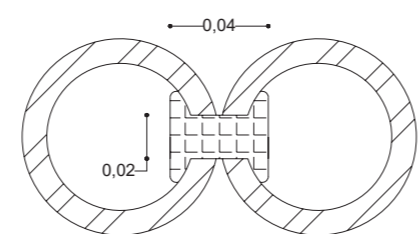

STEEL PUZZLE PIECES (20MM) TO SET OUT THE POSITION OF THE PULPIT on the floor

TOP VIEW PULPIT

CONNECTION CARDBOARD TUBES TO PUZZLE PIECES
(SECTION - SIDE)

CONNECTION CARDBOARD TUBES at the top

(SECTION - SIDE)

(SECTION - TOP)

CARDBOARD PIPES STRUCTURE IN PIECES OF 30KG (VERTICAL)
held together by polyester cords (HORIZONTAL) -----

STEEL PLATE (1.5MM) TO BE FOLDED INTO STAIRS

CONNECTION CARDBOARD TUBE AND STEEL STAIR

CONNECTION STEEL STAIRS WITH EACH OTHER

The pulpit represents free speech. The marvelous spiral emerging from the golden ratio, gives rise to a staircase opening up to the audience. This creates a welcoming gesture that encourages coming forward and sharing ideas.