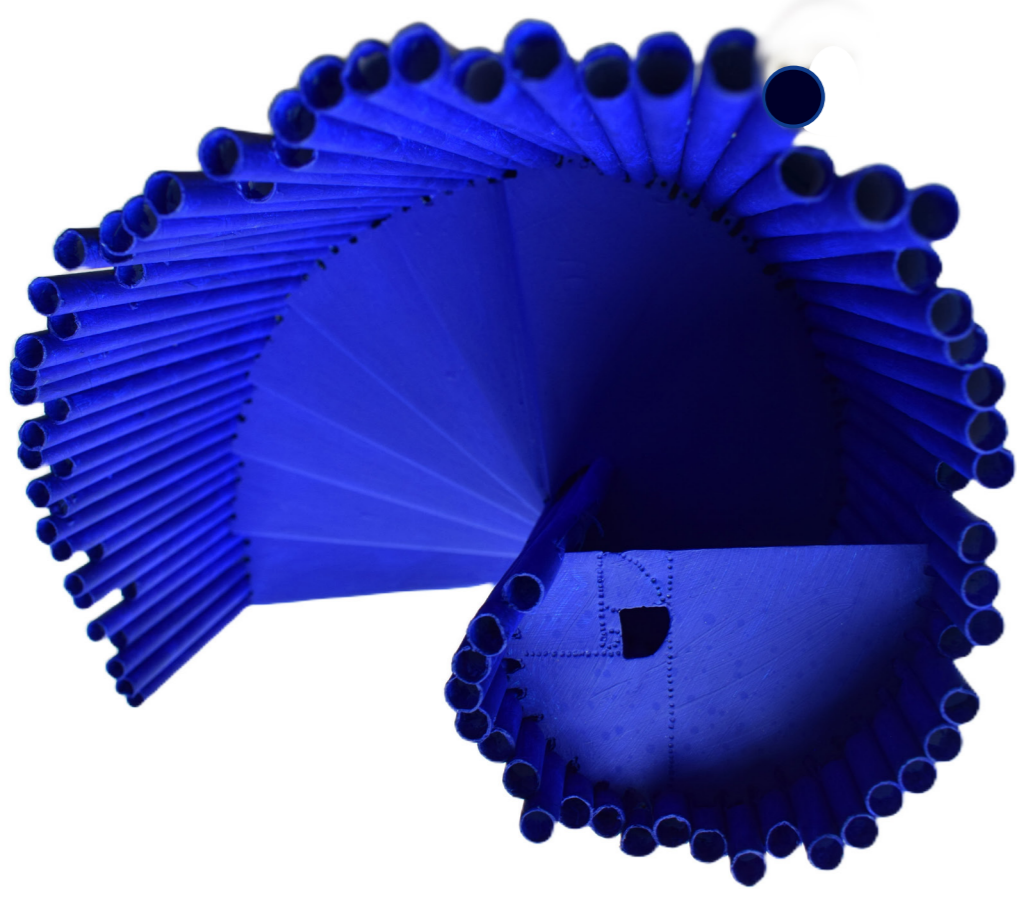

STEEL PUZZLE PIECES (20MM) TO SET OUT THE POSITION OF THE PULPIT on the floor

TOP VIEW PULPIT

CONNECTION CARDBOARD TUBES TO PUZZLE PIECES
(SECTION - SIDE)

CONNECTION CARDBOARD TUBES at the top

(SECTION - SIDE)

(SECTION - TOP)

CARDBOARD PIPES STRUCTURE IN PIECES OF 30KG (VERTICAL)
held together by polyester cords (HORIZONTAL) -----

STEEL PLATE (1.5MM) TO BE FOLDED INTO STAIRS

CONNECTION CARDBOARD TUBE AND STEEL STAIR

CONNECTION STEEL STAIRS WITH EACH OTHER

The pulpit represents free speech. The marvelous spiral emerging from the golden ratio, gives rise to a staircase opening up to the audience. This creates a welcoming gesture that encourages coming forward and sharing ideas.

The aspect of marvel also needed to be embodied in the use of material. Cardboard isn't the first material you think about when designing a construction. However cardboard pipes are remarkably sturdy.