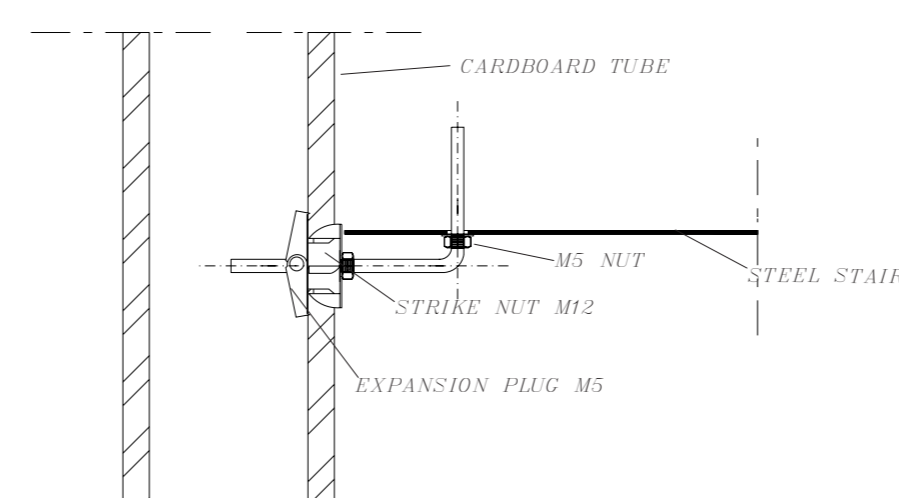

STEEL PUZZLE PIECES (20MM) TO SET OUT THE POSITION OF THE PULPIT on the floor

TOP VIEW PULPIT

CONNECTION CARDBOARD TUBES TO PUZZLE PIECES
(SECTION - SIDE)

CONNECTION CARDBOARD TUBES at the top

(SECTION - SIDE)

(SECTION - TOP)

CARDBOARD PIPES STRUCTURE IN PIECES OF 30KG (VERTICAL)
held together by polyester cords (HORIZONTAL) -----

STEEL PLATE (1.5MM) TO BE FOLDED INTO STAIRS

CONNECTION CARDBOARD TUBE AND STEEL STAIR

CONNECTION STEEL STAIRS WITH EACH OTHER

The pulpit represents free speech. The marvelous spiral emerging from the golden ratio, gives rise to a staircase opening up to the audience. This creates a welcoming gesture that encourages coming forward and sharing ideas.