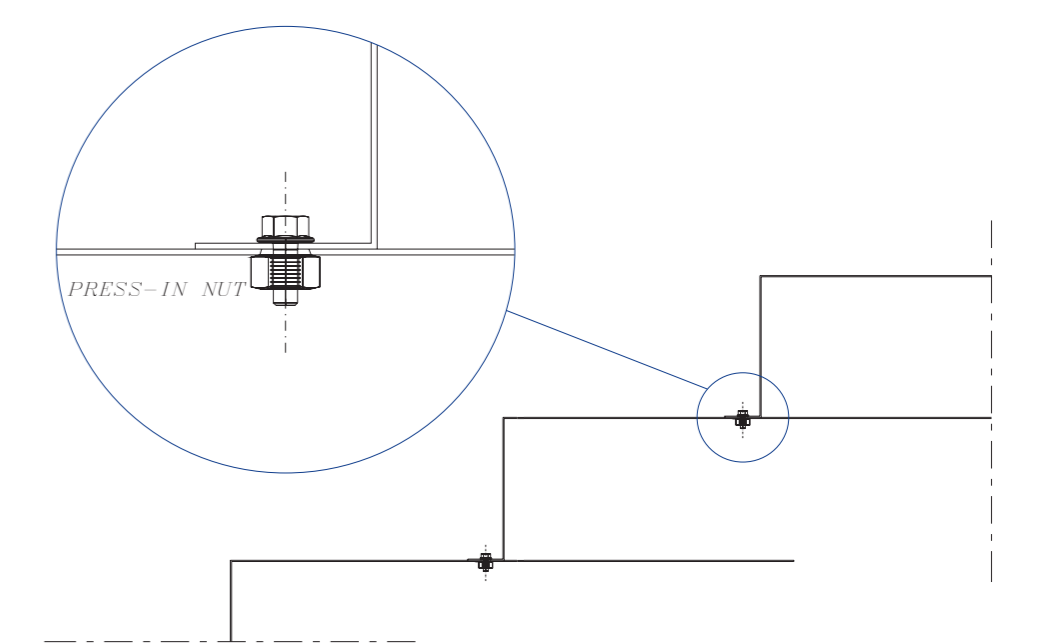

STEEL PUZZLE PIECES (20MM) TO SET OUT THE POSITION OF THE PULPIT on the floor

TOP VIEW PULPIT

CONNECTION CARDBOARD TUBES TO PUZZLE PIECES
(SECTION - SIDE)

CONNECTION CARDBOARD TUBES at the top

(SECTION - SIDE)

(SECTION - TOP)

CARDBOARD PIPES STRUCTURE IN PIECES OF 30KG (VERTICAL)
held together by polyester cords (HORIZONTAL) -----

STEEL PLATE (1.5MM) TO BE FOLDED INTO STAIRS

CONNECTION CARDBOARD TUBE AND STEEL STAIR

CONNECTION STEEL STAIRS WITH EACH OTHER

The pulpit represents free speech. The marvelous spiral emerging from the golden ratio, gives rise to a staircase opening up to the audience. This creates a welcoming gesture that encourages coming forward and sharing ideas.