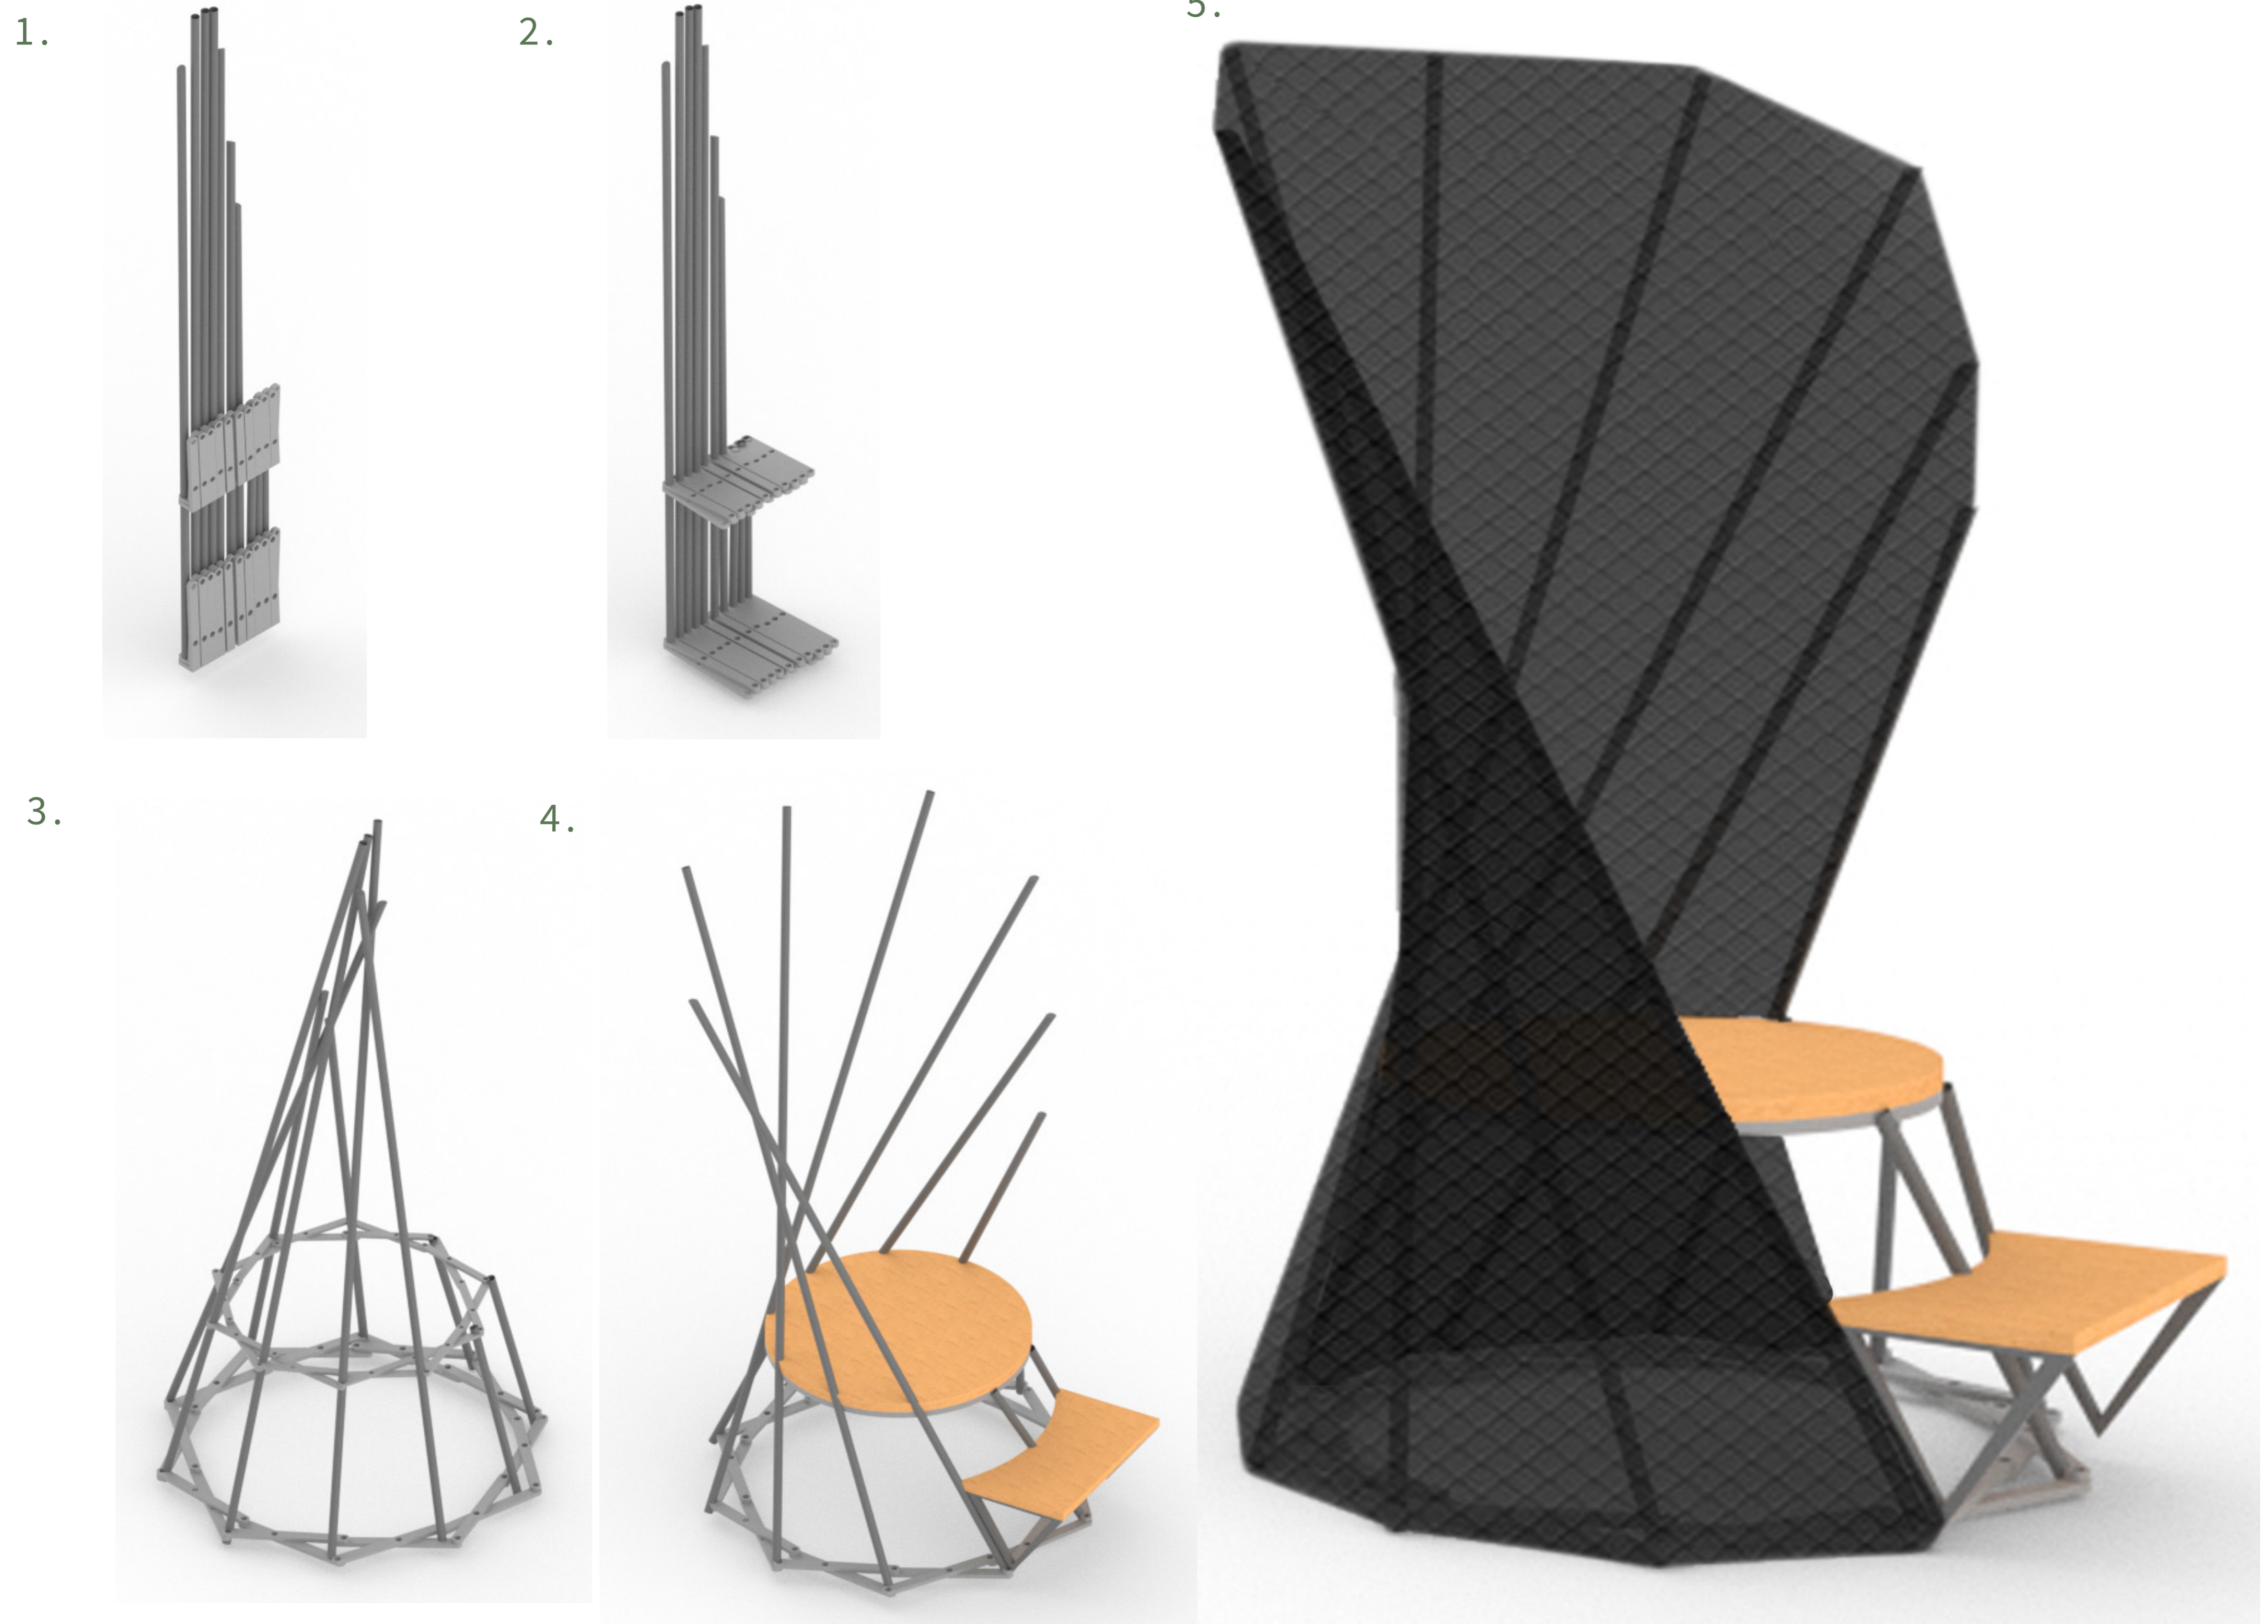

SWIFTSTAGE

a mobile and deployable podium for free speech

GOALS

- LIGHTWEIGHT
- EASY ASSEMBLY
- ELEGANT STRUCTURE

CONCEPT

- HYPERBOLOID SHAPE
- SCISSOR SYSTEM
- FOLDABLE

PROCESS

DETAILING

POLAR SCISSOR STRUCTURE

SCISSOR-POLE CONNECTION

1. transportable structure
2. unfold scissor structure
3. open scissor system
4. add platform and stairs
5. add membrane